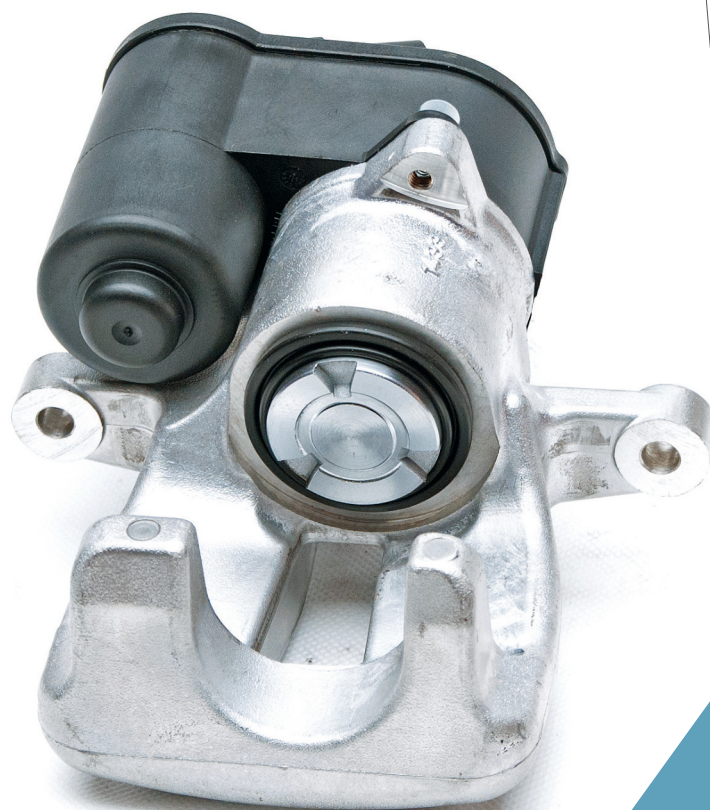

TecAlliance

Certified Data Supplier

TecDoc ID: 4969