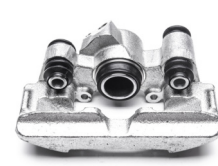

42SKV254

TOYOTA
47730-52030

Rear right
TOYOTA Yaris Verso