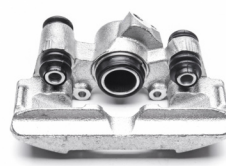

Rear left
HONDA FR-V Stream

42SKV244

HONDA
43018-S7A-000

Rear right
HONDA FR-V Stream

42SKV253

TOYOTA
47750-52030

Rear left
TOYOTA Yaris Verso

42SKV254