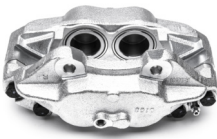

Front right
LAND ROVER Defender