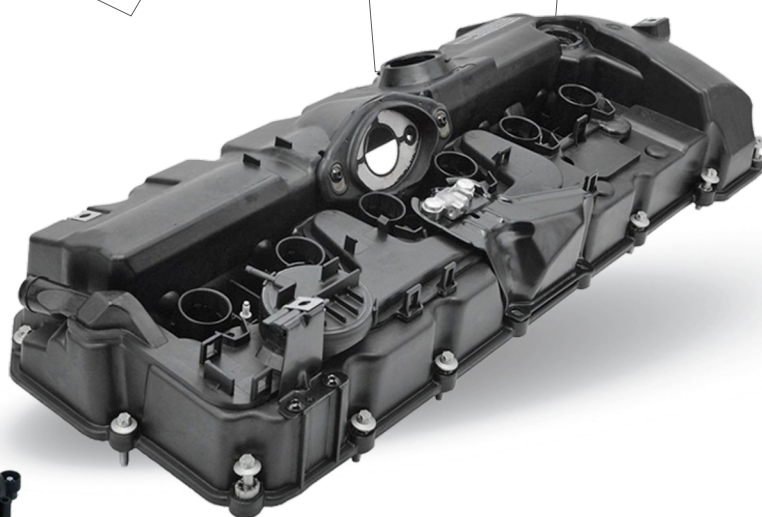

# Engine Valve Covers

Zylinderkopfhaube

Клапанная Крышка

Pokrywy zaworów

**AFTERMARKET PRICE – OE QUALITY**

**TecAlliance**

Certified Data Supplier

TecDoc ID: 4969

## DISCOVER SKV BRAND

**SKV is a dynamically developing european brand of car parts. Currently SKV offer is over 10 thousand references in over 50 different assortment groups.**

Product range is systematically widened by new products and new assortment lines. SKV brand products are often manufactured in the same factories as the world leading car parts suppliers.