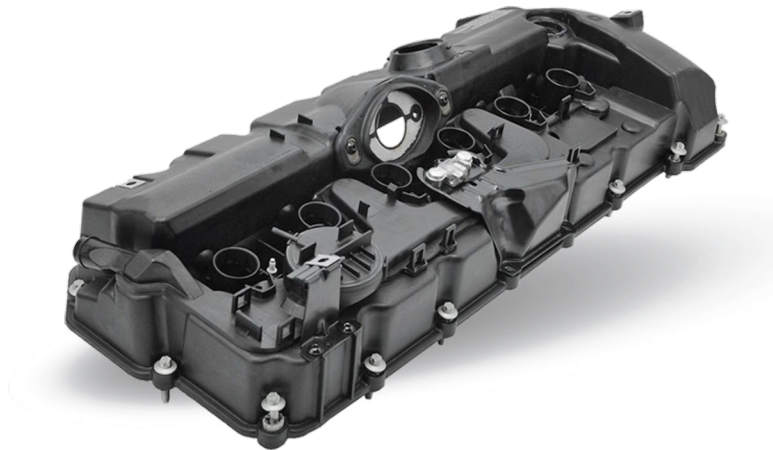

Local distributor:

Headquarters: Papiezka 67 St., 87-800 Wloclawek, Poland

Sales: +48 54 233 20 50 e-mail: info@skv.pl

www.skv.pl