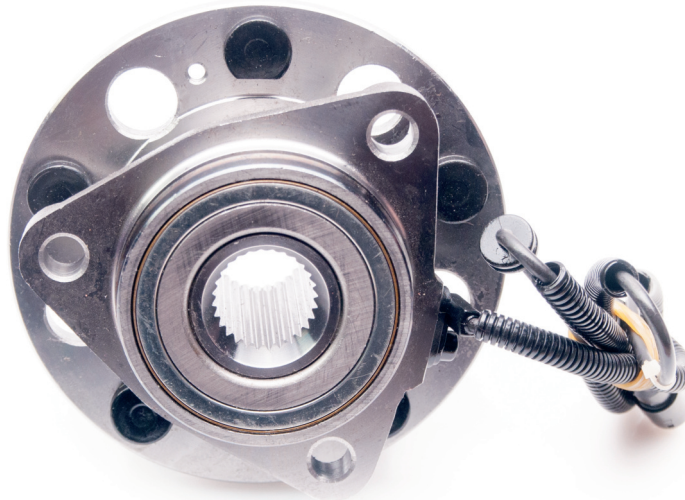

Local distributor:

Headquarters: Papiezka 67 St., 87-800 Wloclawek, Poland

Sales: +48 54 233 20 50 e-mail: info@skv.pl

www.skv.pl