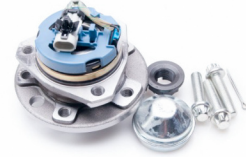

29SKV008

OPEL
1 603 211

Front
OPEL Astra G Zafira A

29SKV012

VW
6X0 598 477