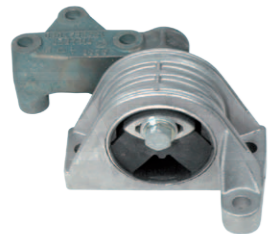

BOXER • 2.8 TD

59515 O.E. 1802.56

MOTOR TAKOZU
ENGINE MOUNTING