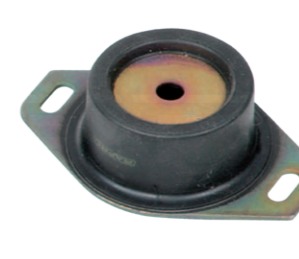

807 • 2.0 HDI - 2.2 HDI

59611 O.E. 1844.36 / 1827.10

MOTOR TAKOZU (SOL)
ENGINE MOUNTING (LEFT)