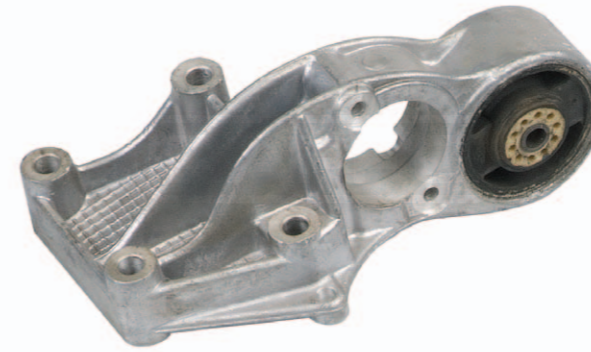

NEW!

307 • 1.6 16V • TU5JP4

59868 O.E. 1807.X2 / 1807.GF

MOTOR TAKOZU (HİDROLİK)
ENGINE MOUNTING (HYDRAULIC)