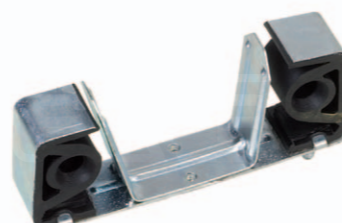

406

NEW!

59860 O.E. 1755.84

EGSOZ TAKOZU
EXHAUST MOUNTING