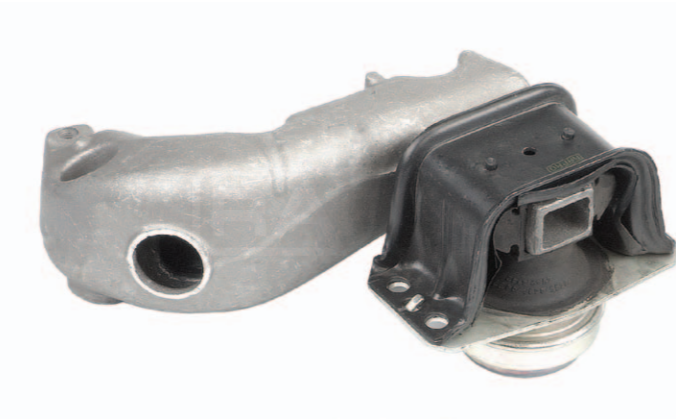

307 • 1.4 16V • ET3J4

59866 O.E. 1807.Q4

MOTOR TAKOZU (HİDROLİK)
ENGINE MOUNTING (HYDRAULIC)