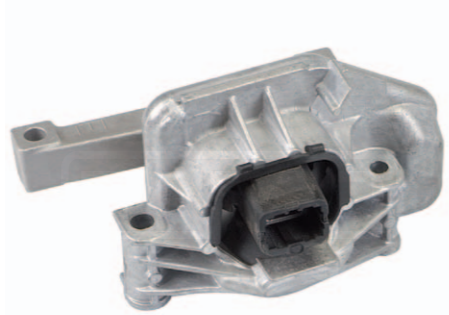

C3 • 1.4

59846 O.E. 1839.E8

MOTOR TAKOZU
ENGINE MOUNTING