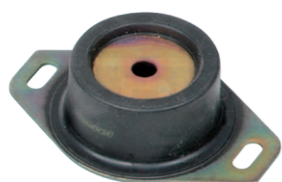

406 • 1.6 - 1.8

59611 O.E. 1827.10 / 1844.36

MOTOR TAKOZU (SOL)
ENGINE MOUNTING (LEFT)