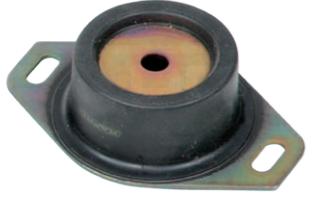

59611 O.E. 1844.36 / 1827.10

MOTOR TAKOZU (SOL)
ENGINE MOUNTING (LEFT)