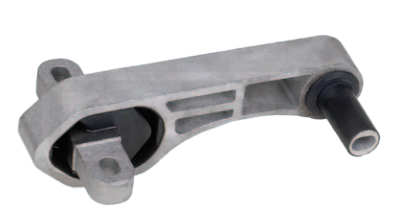

NEMO • 1.4 8V

59794 O.E. 1844.C7

MOTOR TAKOZU
ENGINE MOUNTING