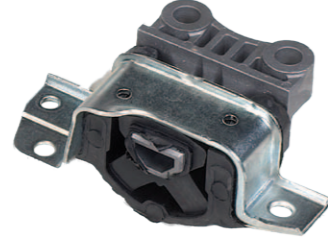

BIPPER • 1.4

59794 O.E. 1844.C7

MOTOR TAKOZU
ENGINE MOUNTING