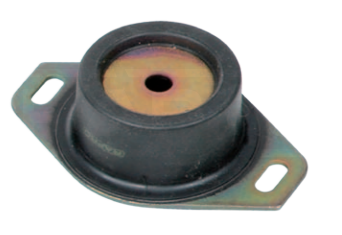

XM • 2.0 i - 2.1 TD - 3.0

59611 O.E. 1844.36 / 1827.10

MOTOR TAKOZU (SOL)
ENGINE MOUNTING (LEFT)