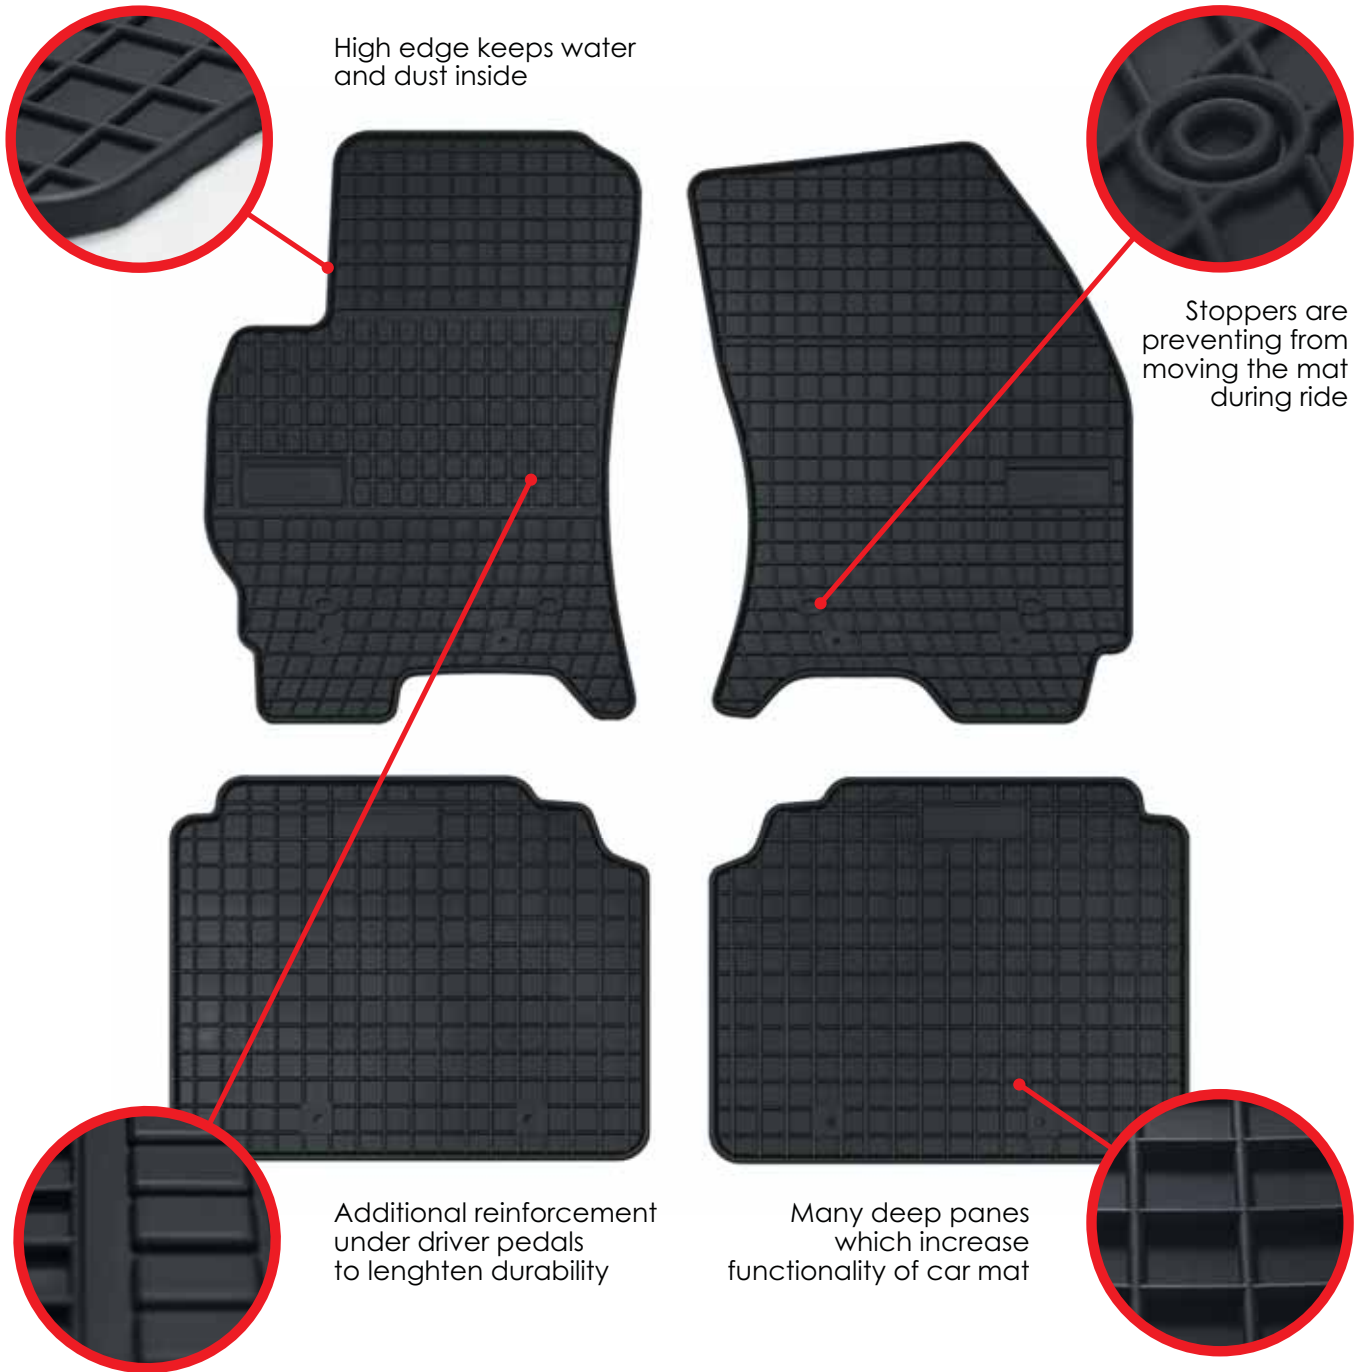

FUNCTIONALITY OF OUR RUBBER CAR MATS

100 % RUBBER

VANILLA AROMA   **EASY TO CLEAN**
PERFECT FIT

NO RUBBER SMELL