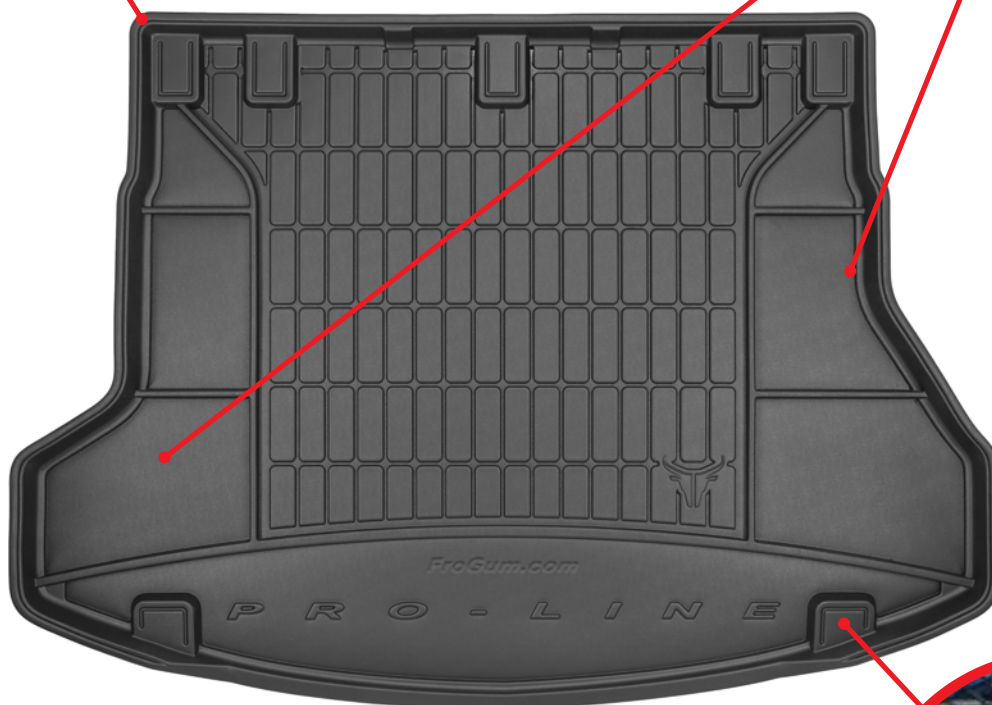

proLine

FUNCTIONALITY OF OUR 3D TRUNK MATS MADE FROM TPE

Organizer feature helps to keep order in the boot

Perfect fit.
High rim protects the carpet from dirt and damage.

Possibility of using mounting brackets